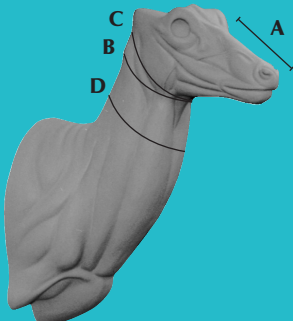

AXIS DEER UPRIGHT 400 SERIES

AX440

AX442

AX450

AX451

AX452

Item #	Turn	A	B	C	D	Eye Size	Price
AX421	LT	6 1/4 X 16	X 16 1/4 X 20	1/2	28mm	\$ 67.00	
AX431	LT	6 3/4 X 16 3/4	X 17 1/4 X 21	1/2	30mm	\$ 68.00	
AX441	LT	6 3/4 X 17 1/2	X 17 3/4 X 21	1/4	30mm	\$ 68.00	
AX451	LT	6 3/4 X 17 3/4	X 18 X 21	1/2	32mm	\$ 69.00	
Item #	Turn	A	B	C	D	Eye Size	Price
AX422	RT	6 1/4 X 16	X 16 1/4 X 20	28mm	\$ 67.00		
AX432	RT	6 3/4 X 16 3/4	X 17 1/2 X 21	30mm	\$ 68.00		
AX442	RT	6 3/4 X 17 1/4	X 18 X 22	30mm	\$ 69.00		
AX452	RT	6 3/4 X 18 1/4	X 19 X 22	32mm	\$ 70.00		
Item #	Turn	A	B	C	D	Eye Size	Price
AX410	STR	6 X 15 1/4	X 15 X 19	28mm	\$ 66.00		
AX420	STR	6 1/4 X 15 1/2	X 16 X 19 1/2	28mm	\$ 67.00		
AX430	STR	6 3/4 X 16 1/2	X 17 X 21 1/4	30mm	\$ 68.00		
AX440	STR	6 3/4 X 17 1/2	X 18 1/2 X 21 1/2	30mm	\$ 69.00		
AX450	STR	6 3/4 X 18 1/4	X 18 3/4 X 21 1/2	32mm	\$ 69.00		

AXIS DEER 200 SERIES

AX220

AX210

AX222

- A. Tip of nose to front corner of eye.
- B. Circumference of neck at the atlas.
- C. Circumference of neck at base of jaw or small of neck.
- D. Circumference at mid-neck.

Item #	Turn	A	B	C	D	Eye Size	Price
AX210	STR	SU	6 3/4 X 19	X 19 1/2 X 22	32mm	\$ 70.00	
AX220	STR	SS	6 3/4 X 18	X 18 1/4 X 22	30mm	\$ 69.00	
AX222	RT	FS	6 3/4 X 18 1/4	X 18 X 22 1/4	30mm	\$ 69.00	