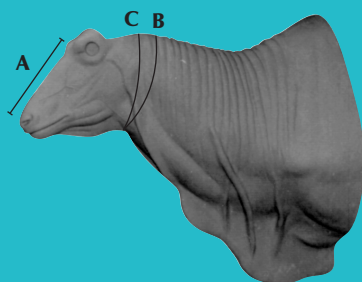

BUSH BUCK

Item #	Turn	A	B	C	Eye Size	Price
BUSH2	LT UP	5 1/4 X	14 3/4 X	15	28mm	\$ 60.00
BUSH1	RT UP	5 X	14 1/2 X	14 1/2	28mm	\$ 60.00

DIK DIK

Item #	Turn	A	B	C	Eye Size	Price
DIKD1	STR UP	2 3/4 X	5 1/2 X	6	20mm	\$ 35.00

- A. Tip of nose to front corner of eye.
- B. Circumference of neck at the atlas.
- C. Circumference of neck at base of jaw or small of neck.

CAPE BUFFALO

Item #	Turn	A	B	C	Eye Size	Price
CPBUF1	LT FS	11 1/4 X	50 3/4 X	48 1/4	38mm	\$ 198.00

Forms will be cut for Ground Shipping.

DUIKER, BUSH

Item #	Turn	A	B	C	Eye Size	Price
DUBU230	STR UP	4 X	9 1/2 X	9 3/4	24mm	\$ 40.00

ELAND

Item #	Turn	A	B	C	Eye Size	Price
ELAND1	RT SS	12 X	35 1/2 X	35	36mm	\$ 180.00
ELAND2	STR SS	12 1/4 X	36 X	35 3/4	36mm	\$ 215.00