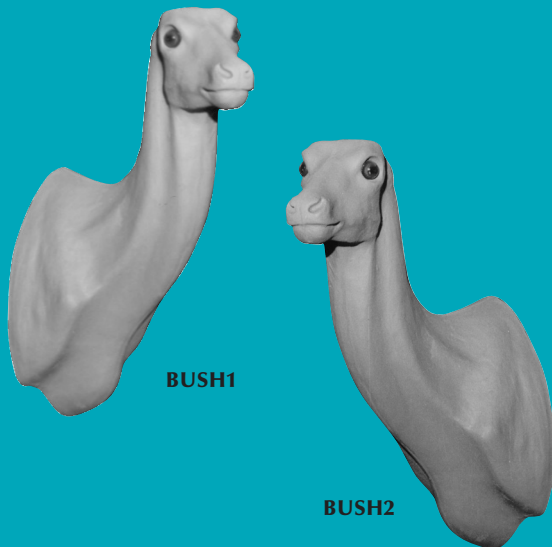

BUSH BUCK

Item #	Turn	A	B	C	Eye Size	Price
BUSH2	LT UP	5 1/4 X	14 3/4 X	15	28mm	\$ 60.00
BUSH1	RT UP	5 X	14 1/2 X	14 1/2	28mm	\$ 60.00

DIK DIK

Item #	Turn	A	B	C	Eye Size	Price
DIKD1	STR UP	2 3/4 X	5 1/2 X	6	20mm	\$ 35.00

- A. Tip of nose to front corner of eye.
- B. Circumference of neck at the atlas.
- C. Circumference of neck at base of jaw or small of neck.

CAPE BUFFALO

Item #	Turn	A	B	C	Eye Size	Price
CPBUF1	LT FS	11 1/4 X	50 3/4 X	48 1/4	38mm	\$ 198.00

Forms will be cut for Ground Shipping.

DUIKER, BUSH

Item #	Turn	A	B	C	Eye Size	Price
DUBU230	STR UP	4 X	9 1/2 X	9 3/4	24mm	\$ 40.00

ELAND

Item #	Turn	A	B	C	Eye Size	Price
ELAND1	RT SS	12 X	35 1/2 X	35	36mm	\$ 180.00
ELAND2	STR SS	12 1/4 X	36 X	35 3/4	36mm	\$ 215.00