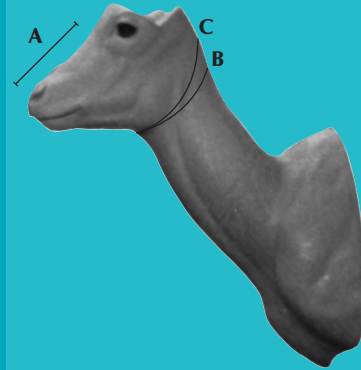

GRANT'S GAZELLE  
GAZGR1

GRANT'S GAZELLE  
GAZGR2

THOMSON'S GAZELLE  
GAZTH1

GRANT'S GAZELLE								
Item #	Turn		A	B	C	Eye Size	Price	
GAZGR2	LT	UP	6 3/4 X	18 3/4 X	18 1/2	32mm	\$ 69.00	
GAZGR1	RT	UP	6 X	18 3/4 X	18 3/4	32mm	\$ 69.00	
THOMSON'S GAZELLE								
Item #	Turn		A	B	C	Eye Size	Price	
GAZTH1	RT	UP	4 1/2 X	12 X	12 1/4	28mm	\$ 55.00	

## GEMSBOK

GEMS1

Item #	Turn		A	B	C	Eye Size	Price
GEMS1	RT	SS	11 1/2 X	26 1/4 X	26 1/4	34mm	\$ 100.00

- A. Tip of nose to front corner of eye.
- B. Circumference of neck at the atlas.
- C. Circumference of neck at base of jaw or small of neck.

## GOAT, IBEX

IBEX30

IBEX31

IBEX32

Item #	Turn		A	B	C	Eye Size	Price
IBEX31	LT		6 1/2 X	16 3/4 X	17	28mm	\$ 68.00
IBEX32	RT		6 1/2 X	16 1/4 X	16 1/2	28mm	\$ 68.00
IBEX30	STR		6 1/2 X	16 1/4 X	17	28mm	\$ 68.00