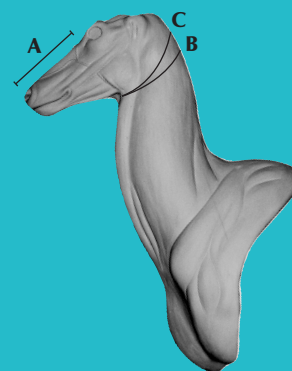

# NILGAI 500 SERIES

NIL520

NIL541

NIL550

NIL560

NIL570

Item #	Turn	A	B	C	Eye Size	Price
NIL550	STR UP	9 1/2 X	19 1/4 X	19 3/4	32mm	\$ 100.00
NIL560	STR UP	9 1/2 X	21 X	21 1/4	32mm	\$ 110.00
NIL570	STR UP	9 1/2 X	21 3/4 X	22	32mm	\$ 110.00
Item #	Turn	A	B	C	Eye Size	Price
NIL541	LT SU	9 1/2 X	26 1/4 X	26	34mm	\$ 110.00
NIL520	STR SU	9 1/2 X	24 1/2 X	24 1/2	32mm	\$ 110.00

## NILGAI PEDESTAL AGGRESSIVE

NIL1P-720

- A. Tip of nose to front corner of eye.
- B. Circumference of neck at the atlas.
- C. Circumference of neck at base of jaw or small of neck.

Item #	Turn	A	B	C	Eye Size	Price
NIL1P-720	STR UP	9 1/2 X	24 1/4 X	24 1/2	34mm	\$ 120.00