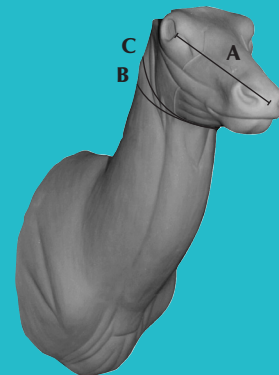

RED DEER

RED571

RED572

RED740

Item #	Turn	A	B	C	Eye Size	Price
RED572	RT	UP	10 1/2 X 26	X 26 1/4	32mm	\$ 110.00
RED571	LT	SU	10 1/2 X 26	X 26	32mm	\$ 110.00
RED740	STR	SS	9 1/2 X 20 3/4	X 20 3/4	30mm	\$ 100.00

SABLE ANTELOPE

SAB1

SAB2

- A. Tip of nose to front corner of eye.
- B. Circumference of neck at the atlas.
- C. Circumference of neck at base of jaw or small of neck.

Item #	Turn	A	B	C	Eye Size	Price
SAB2	LT	UP	11 X 26 3/4	X 27	36mm	\$ 100.00
SAB1	RT	SU	11 X 29 1/4	X 29	36mm	\$ 110.00