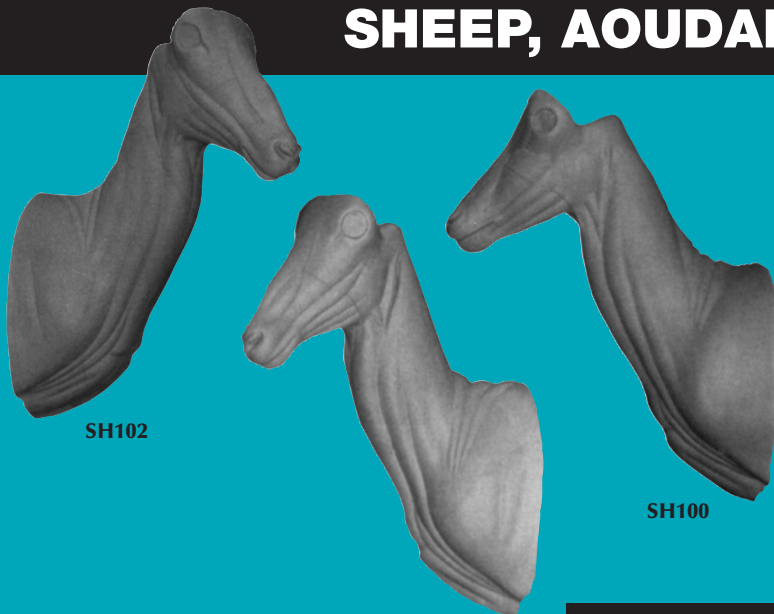

# SHEEP, AOUADAD / BARBARY SEMI UPRIGHT

Item #	Turn	A	B	C	Eye Size	Price
SH321	LT	8	X 17	X 17 1/2	30mm	\$ 64.00
SH331	LT	8	X 18 1/4	X 19	30mm	\$ 66.00
SH341	LT	8 1/4	X 19 1/4	X 20	30mm	\$ 67.00
SH351	LT	8 3/4	X 20 1/4	X 20 1/2	30mm	\$ 67.00
SH361	LT	9	X 22	X 21 1/2	30mm	\$ 68.00
SH371	LT	9 1/4	X 22 1/4	X 22 1/4	32mm	\$ 69.00
Item #	Turn	A	B	C	Eye Size	Price
SH322	RT	7 3/4	X 17 1/4	X 17 3/4	30mm	\$ 64.00
SH332	RT	8	X 18 1/4	X 18 1/2	30mm	\$ 65.00
SH342	RT	8 1/2	X 19	X 19 1/2	30mm	\$ 66.00
SH352	RT	8 3/4	X 20 3/4	X 20 1/2	30mm	\$ 67.00
SH362	RT	9	X 21 1/4	X 21 1/4	30mm	\$ 68.00
SH372	RT	9 1/4	X 21 3/4	X 21 3/4	32mm	\$ 68.00
Item #	Turn	A	B	C	Eye Size	Price
SH310	STR	7 1/4	X 16	X 16 1/2	28mm	\$ 63.00
SH320	STR	7 3/4	X 17	X 17 1/2	30mm	\$ 64.00
SH430	STR	8	X 17 3/4	X 18	30mm	\$ 65.00
SH340	STR	8 1/4	X 19	X 19 3/4	30mm	\$ 66.00
SH350	STR	8 3/4	X 20	X 20 1/4	30mm	\$ 67.00
SH370	STR	9 1/4	X 22	X 22	32mm	\$ 69.00

# SHEEP, AOUADAD / BARBARY UPRIGHT EWE

SH102

SH100

SH101

Item #	Turn	A	B	C	Eye Size	Price
SH101	LT	8 1/4	X 15 1/4	X 15 1/2	28mm	\$ 62.00
SH102	RT	8 1/4	X 15 1/4	X 15 1/2	28mm	\$ 62.00
SH100	STR	8	X 15	X 15 3/4	28mm	\$ 62.00

# SHEEP, AOUADAD / BARBARY PEDESTAL

Item #	Turn	A	B	C	Eye Size	Price
SH1P-02	RT UP	8 1/2	X 20 1/2	X 20 1/4	30mm	\$ 72.00

SH1P-02