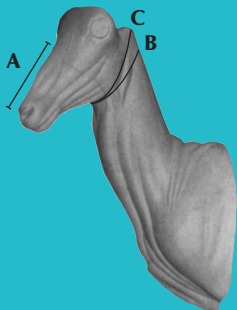

# SHEEP, AOUADAD / BARBARY SEMI UPRIGHT

Item #	Turn	A	B	C	Eye Size	Price
SH321	LT	8	X 17	X 17 1/2	30mm	\$ 64.00
SH331	LT	8	X 18 1/4	X 19	30mm	\$ 66.00
SH341	LT	8 1/4	X 19 1/4	X 20	30mm	\$ 67.00
SH351	LT	8 3/4	X 20 1/4	X 20 1/2	30mm	\$ 67.00
SH361	LT	9	X 22	X 21 1/2	30mm	\$ 68.00
SH371	LT	9 1/4	X 22 1/4	X 22 1/4	32mm	\$ 69.00
Item #	Turn	A	B	C	Eye Size	Price
SH322	RT	7 3/4	X 17 1/4	X 17 3/4	30mm	\$ 64.00
SH332	RT	8	X 18 1/4	X 18 1/2	30mm	\$ 65.00
SH342	RT	8 1/2	X 19	X 19 1/2	30mm	\$ 66.00
SH352	RT	8 3/4	X 20 3/4	X 20 1/2	30mm	\$ 67.00
SH362	RT	9	X 21 1/4	X 21 1/4	30mm	\$ 68.00
SH372	RT	9 1/4	X 21 3/4	X 21 3/4	32mm	\$ 68.00
Item #	Turn	A	B	C	Eye Size	Price
SH310	STR	7 1/4	X 16	X 16 1/2	28mm	\$ 63.00
SH320	STR	7 3/4	X 17	X 17 1/2	30mm	\$ 64.00
SH430	STR	8	X 17 3/4	X 18	30mm	\$ 65.00
SH340	STR	8 1/4	X 19	X 19 3/4	30mm	\$ 66.00
SH350	STR	8 3/4	X 20	X 20 1/4	30mm	\$ 67.00
SH370	STR	9 1/4	X 22	X 22	32mm	\$ 69.00

# SHEEP, AOUADAD / BARBARY UPRIGHT EWE

SH102

SH100

SH101

Item #	Turn	A	B	C	Eye Size	Price
SH101	LT	8 1/4	X 15 1/4	X 15 1/2	28mm	\$ 62.00
SH102	RT	8 1/4	X 15 1/4	X 15 1/2	28mm	\$ 62.00
SH100	STR	8	X 15	X 15 3/4	28mm	\$ 62.00

- A. Tip of nose to front corner of eye.
- B. Circumference of neck at the atlas.
- C. Circumference of neck at base of jaw or small of neck.

# SHEEP, AOUADAD / BARBARY PEDESTAL

Item #	Turn	A	B	C	Eye Size	Price
SH1P-02	RT UP	8 1/2	X 20 1/2	X 20 1/4	30mm	\$ 72.00

SH1P-02