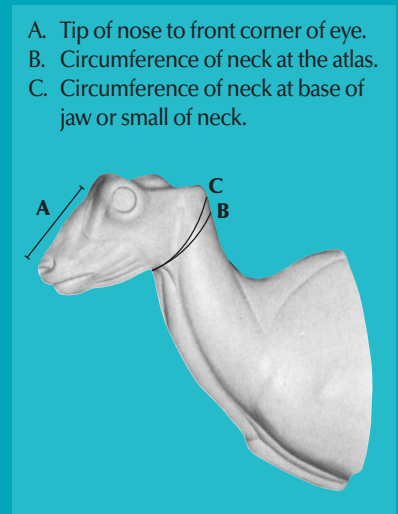

SHEEP, MOUFLON / CORSICAN ORIGINAL SERIES

Item #	Turn		A	B	C	Eye Size	Price
MS032	RT	SS	SL OM	6 ¼ X 15 ½ X	15 ¾	30mm	\$ 61.00
MS031	LT	FS	SL OM	6 ¼ X 15 ¼ X	15 ¼	30mm	\$ 61.00

Item #	Turn		A	B	C	Eye Size	Price
MS640	STR	SU	7 X 18 ½ X	18 ¼	30mm	\$ 64.00	

SHEEP, MOUFLON / CORSICAN SEMI UPRIGHT 200 SERIES

- A. Tip of nose to front corner of eye.
- B. Circumference of neck at the atlas.
- C. Circumference of neck at base of jaw or small of neck.

Item #	Turn	A	B	C	Eye Size	Price
MS221	LT	6 X 15 X	15	28mm	\$ 61.00	
MS241	LT	5 ¾ X 15 ¼ X	15 ½	30mm	\$ 61.00	
MS231	LT	6 ¼ X 15 ½ X	15 ¾	30mm	\$ 61.00	
Item #	Turn	A	B	C	Eye Size	Price
MS222	RT	6 X 15 X	15 ¼	28mm	\$ 61.00	
MS232	RT	6 ¼ X 15 ½ X	15 ¾	30mm	\$ 61.00	
MS242	RT	5 ¾ X 15 ½ X	16	30mm	\$ 62.00	
Item #	Turn	A	B	C	Eye Size	Price
MS205	STR	5 X 13 ¼ X	13 ¼	28mm	\$ 59.00	
MS200	STR	5 ¼ X 13 ½ X	13 ¾	28mm	\$ 59.00	
MS210	STR	5 ½ X 14 ½ X	14 ½	28mm	\$ 60.00	
MS220	STR	6 X 14 ½ X	14 ¾	28mm	\$ 60.00	
MS230	STR	6 X 15 ¼ X	15 ¼	30mm	\$ 61.00	
MS240	STR	5 ¾ X 15 ¼ X	15 ¼	30mm	\$ 61.00	