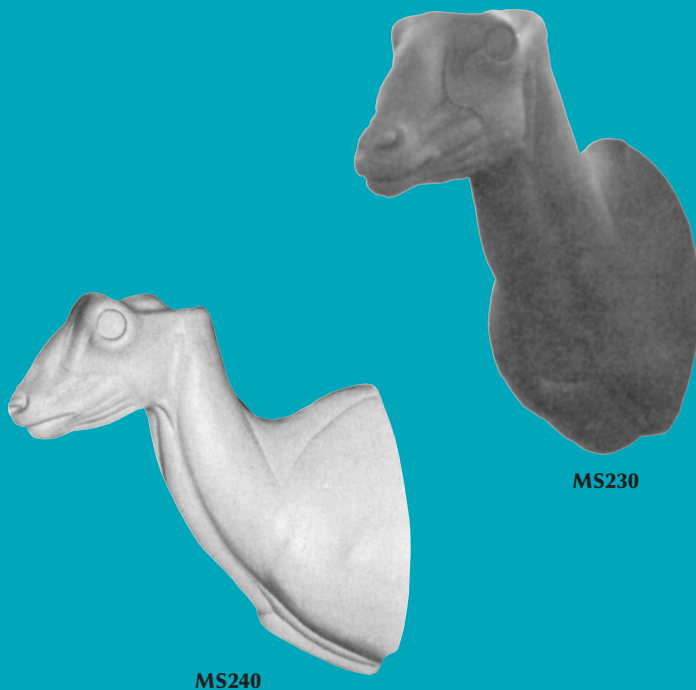

SHEEP, MOUFLON / CORSICAN ORIGINAL SERIES

Item #	Turn		A	B	C	Eye Size	Price
MS032	RT	SS	SL OM	6 ¼ X 15 ½ X	15 ¾	30mm	\$ 61.00
MS031	LT	FS	SL OM	6 ¼ X 15 ¼ X	15 ¼	30mm	\$ 61.00

Item #	Turn		A	B	C	Eye Size	Price
MS640	STR	SU	7 X 18 ½ X	18 ¼	30mm	\$ 64.00	

SHEEP, MOUFLON / CORSICAN SEMI UPRIGHT 200 SERIES

- A. Tip of nose to front corner of eye.
- B. Circumference of neck at the atlas.
- C. Circumference of neck at base of jaw or small of neck.

Item #	Turn	A	B	C	Eye Size	Price
MS221	LT	6 X 15 X	15	28mm	\$ 61.00	
MS241	LT	5 ¾ X 15 ¼ X	15 ½	30mm	\$ 61.00	
MS231	LT	6 ¼ X 15 ½ X	15 ¾	30mm	\$ 61.00	
Item #	Turn	A	B	C	Eye Size	Price
MS222	RT	6 X 15 X	15 ¼	28mm	\$ 61.00	
MS232	RT	6 ¼ X 15 ½ X	15 ¾	30mm	\$ 61.00	
MS242	RT	5 ¾ X 15 ½ X	16	30mm	\$ 62.00	
Item #	Turn	A	B	C	Eye Size	Price
MS205	STR	5 X 13 ¼ X	13 ¼	28mm	\$ 59.00	
MS200	STR	5 ¼ X 13 ½ X	13 ¾	28mm	\$ 59.00	
MS210	STR	5 ½ X 14 ½ X	14 ½	28mm	\$ 60.00	
MS220	STR	6 X 14 ½ X	14 ¾	28mm	\$ 60.00	
MS230	STR	6 X 15 ¼ X	15 ¼	30mm	\$ 61.00	
MS240	STR	5 ¾ X 15 ¼ X	15 ¼	30mm	\$ 61.00	