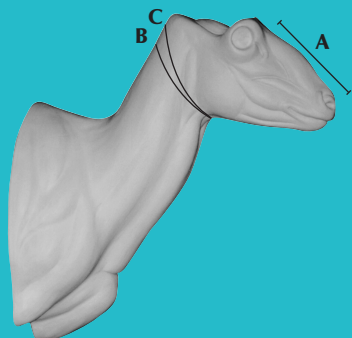

# SHEEP, MOUFLON / CORSICAN UPRIGHT 700 SERIES

MS730

MS731

MS740

Item #	Turn	A	B	C	Eye Size	Price
MS721	LT	5 1/2	X 13	X 13	28mm	\$ 59.00
MS731	LT	6	X 14 1/4	X 14 1/4	28mm	\$ 60.00
MS751	LT	6	X 15 1/2	X 15 1/4	30mm	\$ 61.00
MS741	LT	6	X 15 1/4	X 15 1/2	30mm	\$ 61.00
Item #	Turn	A	B	C	Eye Size	Price
MS722	RT	5 1/2	X 13	X 13 1/4	28mm	\$ 59.00
MS732	RT	6	X 14	X 14	28mm	\$ 60.00
MS742	RT	6 1/4	X 14 3/4	X 15	30mm	\$ 61.00
MS752	RT	6 1/4	X 15 3/4	X 16	30mm	\$ 62.00
Item #	Turn	A	B	C	Eye Size	Price
MS720	STR	5 1/2	X 12 1/2	X 12 3/4	28mm	\$ 58.00
MS730	STR	5 3/4	X 14	X 14	28mm	\$ 60.00
MS740	STR	6 1/4	X 14 1/2	X 15	30mm	\$ 61.00
MS750	STR	6 1/4	X 15 3/4	X 16	30mm	\$ 62.00

# SHEEP, MOUFLON / CORSICAN 500 SERIES

- A. Tip of nose to front corner of eye.
- B. Circumference of neck at the atlas.
- C. Circumference of neck at base of jaw or small of neck.

MS551

MS552

MS532

Item #	Turn		A	B	C	Eye Size	Price
MS551	LT 90*	UP	5 1/2	X 13 1/2	X 13 1/2	28mm	\$ 59.00
MS552	RT 90*	UP	6 1/4	X 16 1/2	X 16 3/4	30mm	\$ 62.00
MS532	RT	FS	6 1/4	X 16	X 16	30mm	\$ 62.00