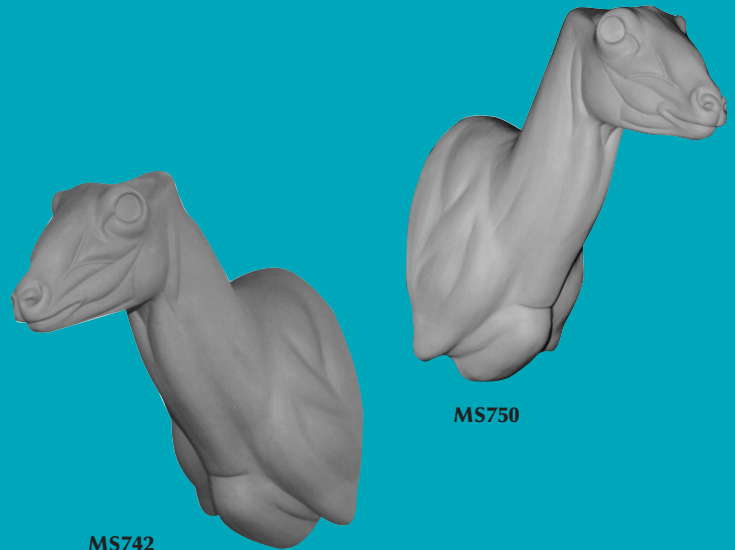

# SHEEP, MOUFLON / CORSICAN UPRIGHT 700 SERIES

MS730

MS731

MS740

Item #	Turn	A	B	C	Eye Size	Price
MS721	LT	5 1/2	X 13	X 13	28mm	\$ 59.00
MS731	LT	6	X 14 1/4	X 14 1/4	28mm	\$ 60.00
MS751	LT	6	X 15 1/2	X 15 1/4	30mm	\$ 61.00
MS741	LT	6	X 15 1/4	X 15 1/2	30mm	\$ 61.00
Item #	Turn	A	B	C	Eye Size	Price
MS722	RT	5 1/2	X 13	X 13 1/4	28mm	\$ 59.00
MS732	RT	6	X 14	X 14	28mm	\$ 60.00
MS742	RT	6 1/4	X 14 3/4	X 15	30mm	\$ 61.00
MS752	RT	6 1/4	X 15 3/4	X 16	30mm	\$ 62.00
Item #	Turn	A	B	C	Eye Size	Price
MS720	STR	5 1/2	X 12 1/2	X 12 3/4	28mm	\$ 58.00
MS730	STR	5 3/4	X 14	X 14	28mm	\$ 60.00
MS740	STR	6 1/4	X 14 1/2	X 15	30mm	\$ 61.00
MS750	STR	6 1/4	X 15 3/4	X 16	30mm	\$ 62.00

MS742

MS750

# SHEEP, MOUFLON / CORSICAN 500 SERIES

- A. Tip of nose to front corner of eye.
- B. Circumference of neck at the atlas.
- C. Circumference of neck at base of jaw or small of neck.

MS551

MS552

MS532

Item #	Turn		A	B	C	Eye Size	Price
MS551	LT 90*	UP	5 1/2	X 13 1/2	X 13 1/2	28mm	\$ 59.00
MS552	RT 90*	UP	6 1/4	X 16 1/2	X 16 3/4	30mm	\$ 62.00
MS532	RT	FS	6 1/4	X 16	X 16	30mm	\$ 62.00