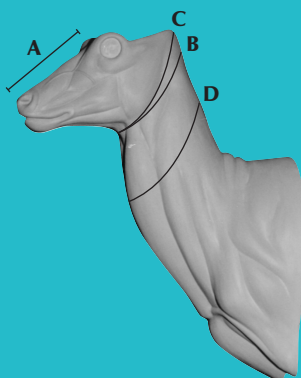

SIKA DEER UPRIGHT 600 SERIES

SIK630

SIK631

SIK650

Item #	Turn	A	B	C	D	Eye Size	Price
SIK631	LT	6 1/2 X 17	X 16 1/2	X 20		28mm	\$ 67.00
SIK641	LT	6 1/2 X 17 1/2	X 17	X 20 1/2		28mm	\$ 68.00
SIK651	LT	6 1/2 X 19 1/4	X 17 3/4	X 23		30mm	\$ 68.00
SIK661	LT	6 3/4 X 18 1/2	X 18 3/4	X 22 1/2		30mm	\$ 69.00
Item #	Turn	A	B	C	D	Eye Size	Price
SIK632	RT	6 1/2 X 16 1/4	X 15 3/4	X 20		28mm	\$ 66.00
SIK642	RT	6 1/2 X 17 1/4	X 16 3/4	X 20 1/4		28mm	\$ 67.00
SIK652	RT	6 1/2 X 17 1/4	X 17 1/4	X 23		30mm	\$ 68.00
SIK662	RT	6 3/4 X 18 1/2	X 19	X 22 1/4		30mm	\$ 70.00
Item #	Turn	A	B	C	D	Eye Size	Price
SIK620	STR	6 X 15 1/4	X 14 3/4	X 19 1/4		28mm	\$ 65.00
SIK630	STR	6 1/2 X 16 1/2	X 16 1/4	X 20 1/4		28mm	\$ 67.00
SIK640	STR	6 1/2 X 17 1/2	X 16 3/4	X 20 1/4		28mm	\$ 67.00
SIK650	STR	6 1/2 X 18 1/4	X 17 3/4	X 23		30mm	\$ 68.00
SIK660	STR	6 3/4 X 18	X 18 1/2	X 21 3/4		30mm	\$ 69.00

SIKA DEER YEARLING

FAS101

Item #	Turn	A	B	C	D	Eye Size	Price
FAS101	LT	SS	5 X 13	X 12 3/4	X 15 1/4	24mm	\$ 60.00

SIKA DEER AGGRESSIVE

Item #	Turn	A	B	C	D	Eye Size	Price
SIK530	STR	6 3/4 X 18	X 18	X 23 1/2		30mm	\$ 69.00

SIK530

- A. Tip of nose to front corner of eye.
- B. Circumference of neck at the atlas.
- C. Circumference of neck at base of jaw or small of neck.
- D. Circumference at mid-neck.

SIKA DEER FIRST REAL FULL SHOULDER

Item #	Turn	A	B	C	D	Eye Size	Price
SIK1R-970	STR	UP	6 3/4 X 18 1/2	X 19	X 22	30mm	\$ 75.00

SIK1R-970

SIKA DEER PEDESTAL

SIK1P-2067

Item #	Turn	A	B	C	D	Eye Size	Price	
SIK1P-2067	LT	85*	UP	6 3/4 X 18 3/4	X 18 1/2	X 22 3/4	30mm	\$ 74.00