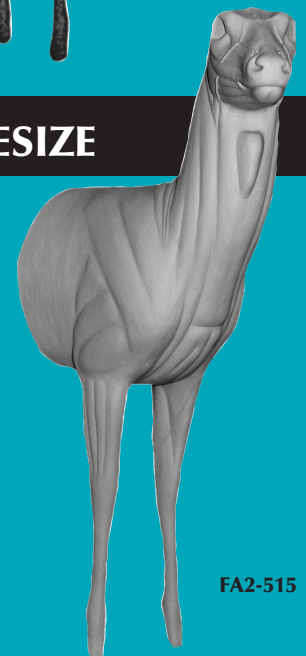

# DUIKER, BUSH / GRAY LIFESIZE

Item #	Turn	Position	A	C	G	L	Eye Size	Price	
GDU3-01	LT	CM	STANDING	3 1/2 X	9 X	21 1/2 X	32 3/4	26mm	\$ 150.00

GDU3-01

## DUIKER, BUSH / GRAY 1/2 LIFESIZE

Item #	Turn	Position	A	C	G	Eye Size	Price	
GDU2-405	LT	CM	STANDING	3 1/2 X	9 X	20 1/4	26mm	\$ 100.00

GDU2-405

## DUIKER, RED FOREST 1/2 LIFESIZE

Item #	Turn	Position	A	C	G	Eye Size	Price	
RDU2-406	RT	CM	STANDING	3 1/4 X	8 3/4 X	20 1/2	24mm	\$ 100.00

RDU2-406

## FALLOW DEER 1/2 LIFESIZE

FA2-003A

FA2-515

Item #	Turn	Position	A	C	G	Eye Size	Price	
FA2-515	RT	CM	STANDING	7 X	17 3/4 X	38	30mm	\$ 218.00
FA2-003A	LT	CM	JUMPING	6 3/4 X	19 X	40	32mm	\$ 239.00

 Forms will be cut for Ground Shipping.