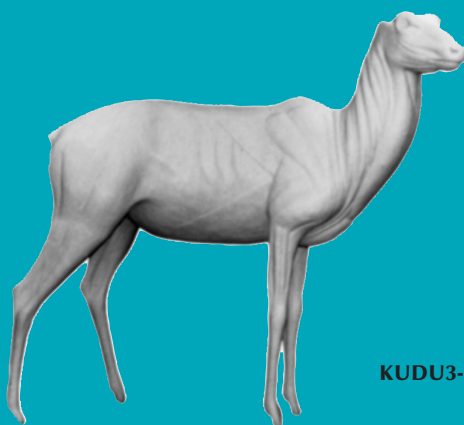

# GREATER KUDU LIFESIZE

KUDU3-01

Item #	Turn	Position	A	C	G	L	Eye Size	Price
KUDU3-01	 RT	CM	STANDING	9 X 27 X	59 1/2 X	80	36mm	\$ 830.00

 Forms will be cut for Ground Shipping.

## LION, AFRICAN 1/2 LIFESIZE

AFL2-02A

AFL2-02B

AFL2-02C

Item #	Turn	Position	A	C	G	Eye Size	Price
AFL2-02A	STR	OM	UPHILL	6 X 27 1/2 X	48	30mm	\$ 575.00
AFL2-02B	LT 45*	OM	UPHILL	6 X 27 3/4 X	48	30mm	\$ 575.00
AFL2-02C	RT 45*	OM	UPHILL	6 X 28 1/2 X	48	30mm	\$ 575.00

## AFRICAN LION Jaws