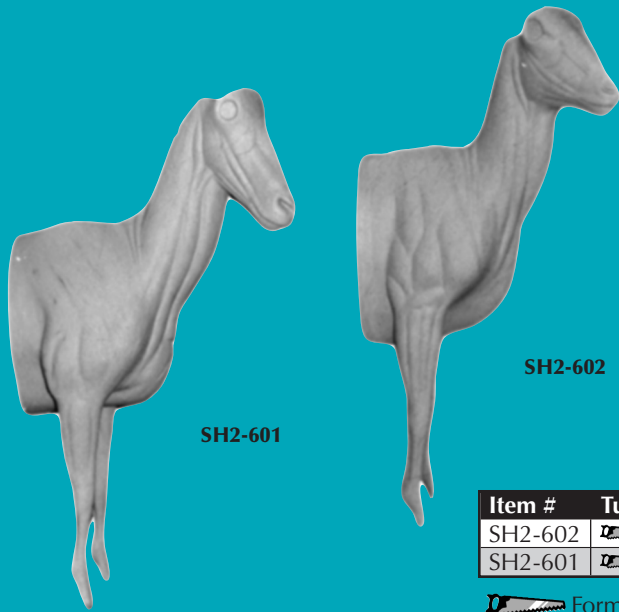

# SHEEP, AOUADAD / BARBARY 1/2 LIFESIZE

SH2-601

SH2-602

Item #	Turn	Position		A	C	G	Eye Size	Price
SH2-602	RT	CM	STANDING	8 X	20 1/2 X	42	30mm	\$ 230.00
SH2-601	RT	CM	STANDING	9 1/2 X	21 X	44 3/4	30mm	\$ 236.00

Forms will be cut for Ground Shipping.

# SHEEP, AOUADAD / BARBARY LIFESIZE

SH3-01

SH3-02

Item #	Turn	Position		A	C	G	L	Eye Size	Price
SH3-01	RT	CM	UPHILL	8 X	19 X	41 3/4 X	59	30mm	\$ 426.00
SH3-02	RT	CM	UPHILL	9 1/2 X	20 X	45 X	65	30mm	\$ 436.00

# SHEEP, AOUADAD / BARBARY TESTICLES

Item #	Length	Width	Girth	Price
ST1	5 1/2	3 1/4	9	\$ 11.00
ST2	5 1/2	3 3/4	11	\$ 11.00
ST3	4 3/4	4 1/4	11	\$ 11.00

ST1

ST2

ST3