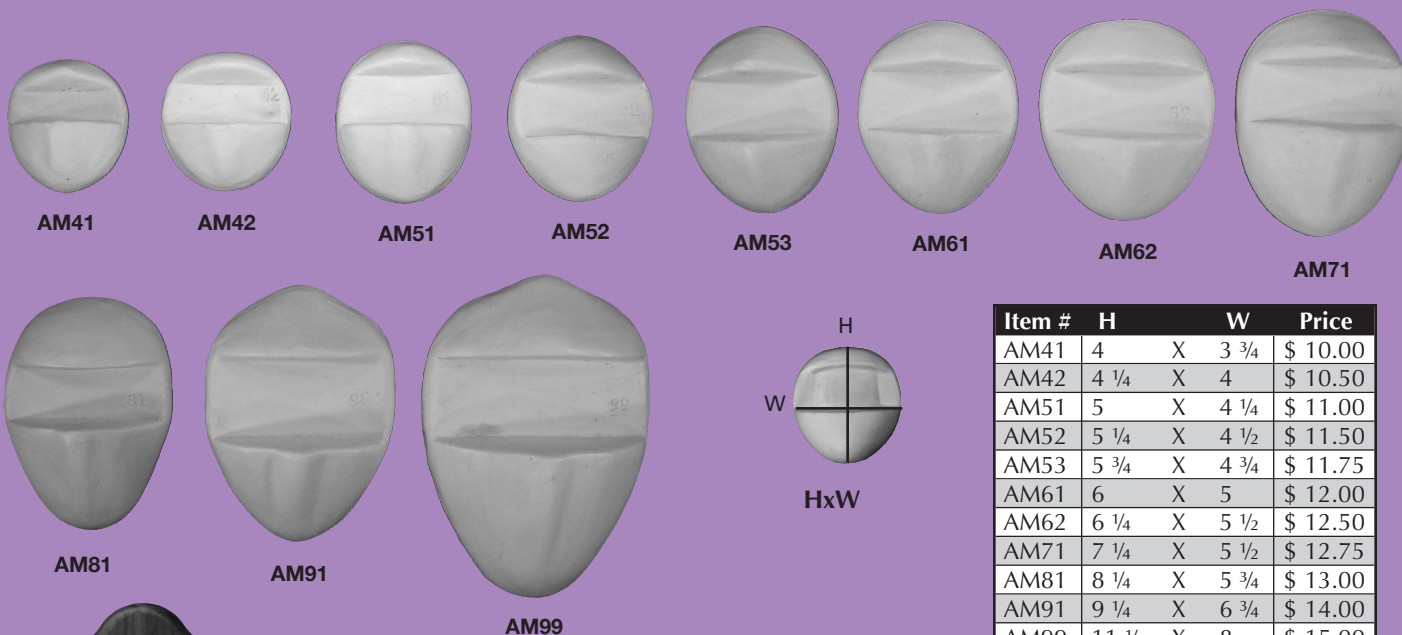

ANTLER MOUNTS

Item #	H	W	Price
AM41	4	X 3 3/4	\$ 10.00
AM42	4 1/4	X 4	\$ 10.50
AM51	5	X 4 1/4	\$ 11.00
AM52	5 1/4	X 4 1/2	\$ 11.50
AM53	5 3/4	X 4 3/4	\$ 11.75
AM61	6	X 5	\$ 12.00
AM62	6 1/4	X 5 1/2	\$ 12.50
AM71	7 1/4	X 5 1/2	\$ 12.75
AM81	8 1/4	X 5 3/4	\$ 13.00
AM91	9 1/4	X 6 3/4	\$ 14.00
AM99	11 1/2	X 8	\$ 15.00

Antler Mount Kit

Item #	Finish	Size	Price
AMK-O	Oak	9 X 12	\$37.50
AMK-O5	Oak w/Laser	9 X 12	\$44.50
AMK-W	Walnut	9 X 12	\$37.50
AMK-W5	Walnut w/Laser	9 X 12	\$44.50

Complete kit contains:

A solid walnut or oak 9" x 12" plain panel or laser engraved with art style #5 (Whitetail), Antler Mount (A2-4 3/8" x 6 1/4"), 9 x 12 tan felt covering, gold finishing rope, paper mache', hardware and instructions. This panel also comes with a hanger groove in the back so that it hangs flat on a wall, and comes pre-drilled.

ANTELOPE, DEER, ELK, CARIBOU

Item #	H	W	Price
AM22	5	X 4 1/2	\$ 11.00
AM24	5 3/4	X 4 3/4	\$ 11.50
AM23	6	X 5	\$ 12.00
AM25	6 1/4	X 5 1/2	\$ 12.50
AM26	8 1/4	X 5 3/4	\$ 13.00
AM27	9 1/4	X 6 3/4	\$ 14.00
AM28	11 1/2	X 8	\$ 15.00