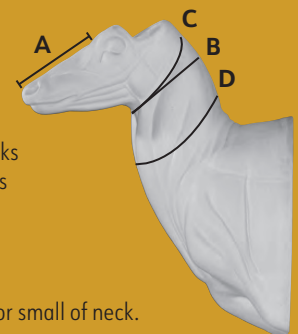

Item #	Turn	A	B	C	D	Eye Size	Price
11-UP15R	RT	6 1/4	X 15 3/4	X 15	X 20	28mm	\$ 86.00
11-UP16R	RT	6 1/4	X 17	X 16	X 21 1/4	28mm	\$ 87.00
11-UP17R	RT	6 1/2	X 18	X 17	X 22 1/2	30mm	\$ 88.00
11-UP18R	RT	7	X 18 3/4	X 17 3/4	X 23 1/2	30mm	\$ 89.00
11-UP19R	RT	7	X 20	X 19	X 25	32mm	\$ 90.00
11-UP20R	RT	7 1/4	X 21	X 20	X 25 1/4	32mm	\$ 91.00
11-UP21R	RT	7 1/4	X 22	X 21	X 26	32mm	\$ 92.00
11-UP22R	RT	7 1/2	X 22 1/2	X 21 3/4	X 26 1/2	32mm	\$ 93.00
11-UP23R	RT	7 1/2	X 23 1/4	X 22 1/4	X 27	32mm	\$ 94.00
11-UP24R	RT	7 3/4	X 24 3/4	X 23 3/4	X 28 1/2	32mm	\$ 95.00
11-UP25R	RT	8	X 26	X 25	X 29 1/4	32mm	\$ 96.00

Right Turn

Left Turn

FEATURES / DESCRIPTION

Slimmer noses for most Southern & Eastern Whitetail deer

- Anatomically correct forms
- Same angles on all sizes and positions
- Excellent facial detail
- Well defined muscle tone
- Quick set eye sockets
- 1/2" plywood backboards and head blocks
- 10 popular sizes available in 3 positions

Measurement of UPRIGHT 11 form

- A. Tip of nose to front corner of eye.
- B. Circumference of neck at the atlas.
- C. Circumference of neck at base of jaw or small of neck.
- D. Circumference at mid-neck.

Item #	Turn	A	B	C	D	Eye Size	Price
11-UP15S	STR	6 1/4	X 15 1/2	X 15	X 19 1/2	28mm	\$ 86.00
11-UP16S	STR	6 1/4	X 16 3/4	X 16	X 20 1/2	28mm	\$ 87.00
11-UP17S	STR	6 1/2	X 17 3/4	X 17	X 22	30mm	\$ 88.00
11-UP18S	STR	7	X 19	X 18	X 23 1/4	30mm	\$ 89.00
11-UP19S	STR	7	X 20	X 19	X 24	32mm	\$ 90.00
11-UP20S	STR	7 1/4	X 20 1/2	X 19 3/4	X 25	32mm	\$ 91.00
11-UP21S	STR	7 1/4	X 21 1/2	X 21	X 25 1/2	32mm	\$ 92.00
11-UP22S	STR	7 1/2	X 22 3/4	X 22	X 26 1/4	32mm	\$ 93.00
11-UP23S	STR	7 1/2	X 23	X 22 1/4	X 28	32mm	\$ 94.00
11-UP24S	STR	7 3/4	X 25	X 23 3/4	X 28 1/2	32mm	\$ 95.00
11-UP25S	STR	8	X 25 1/2	X 24 3/4	X 29 1/2	32mm	\$ 96.00