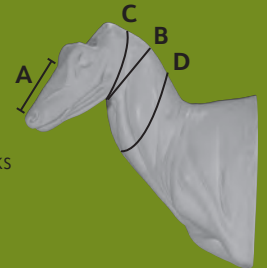

06-AG21R  
AGGRESSIVE  
Right Turn

LEFT TURN

RIGHT TURN

LEFT TURN

STRAIGHT

RIGHT TURN

LEFT TURN

STRAIGHT

RIGHT TURN

Item #	Turn	A	B	C	D	Eye Size	Price
06-AG15L	LT	6 1/4 X	15 3/4 X	15 X	20 1/2	28mm	\$ 86.00
06-AG16L	LT	6 1/4 X	16 1/2 X	15 3/4 X	22	28mm	\$ 87.00
06-AG17L	LT	6 3/4 X	18 X	17 X	23	30mm	\$ 88.00
06-AG18L	LT	7 X	18 3/4 X	18 X	23 3/4	30mm	\$ 89.00
06-AG19L	LT	7 X	19 3/4 X	18 3/4 X	24 1/2	32mm	\$ 90.00
06-AG20L	LT	7 1/4 X	20 1/2 X	19 3/4 X	25	32mm	\$ 91.00
06-AG21L	LT	7 1/4 X	21 1/2 X	20 3/4 X	26 3/4	32mm	\$ 92.00
06-AG22L	LT	7 1/2 X	22 1/2 X	21 1/2 X	27 1/2	32mm	\$ 93.00
06-AG23L	LT	7 1/2 X	23 1/2 X	22 1/2 X	30	32mm	\$ 94.00
Item #	Turn	A	B	C	D	Eye Size	Price
06-AG15R	RT	6 1/4 X	15 1/2 X	15 X	21	28mm	\$ 86.00
06-AG16R	RT	6 1/4 X	16 1/2 X	15 3/4 X	22	28mm	\$ 87.00
06-AG17R	RT	6 3/4 X	18 X	17 X	23	30mm	\$ 88.00
06-AG18R	RT	7 X	18 3/4 X	17 3/4 X	23 3/4	30mm	\$ 89.00
06-AG19R	RT	7 X	19 3/4 X	18 3/4 X	25	32mm	\$ 90.00
06-AG20R	RT	7 1/4 X	20 1/4 X	19 3/4 X	25 1/2	32mm	\$ 91.00
06-AG21R	RT	7 1/4 X	21 X	20 3/4 X	27	32mm	\$ 92.00
06-AG22R	RT	7 1/2 X	22 X	21 1/2 X	27 1/2	32mm	\$ 93.00
06-AG23R	RT	7 1/2 X	23 1/4 X	22 3/4 X	30	32mm	\$ 94.00
Item #	Turn	A	B	C	D	Eye Size	Price
06-AG18S	STR	7 X	18 3/4 X	17 3/4 X	24	30mm	\$ 89.00
06-AG19S	STR	7 X	19 1/2 X	18 3/4 X	24 1/4	32mm	\$ 90.00
06-AG20S	STR	7 1/4 X	20 1/2 X	19 1/2 X	26	32mm	\$ 91.00
06-AG21S	STR	7 1/4 X	22 X	21 1/4 X	26	32mm	\$ 92.00

FEATURES / DESCRIPTION

- Anatomically correct forms
- Same angles on all sizes and positions
- Excellent facial detail
- Well defined muscle tone
- Quick set eye sockets
- 1/2" plywood backboards and head blocks
- 5 popular sizes available in 2 positions
- 4 popular sizes available in 3 positions

Measurement of AGGRESSIVE Form

- A. Tip of nose to front corner of eye.
- B. Circumference of neck at the atlas.
- C. Circumference of neck at base of jaw or small of neck.
- D. Circumference at mid-neck.