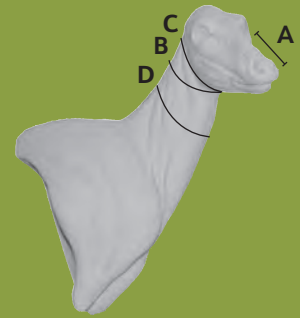

DOE, WALL PEDESTAL SEMI UPRIGHT

PEDW2279A

PEDW2280A

- A. Tip of nose to front corner of eye.
- B. Circumference of neck at atlas.
- C. Circumference of neck at base of jaw or small of neck.
- D. Circumference at mid-neck.

Item #	Turn	A	B	C	D	Eye Size	Price
PEDW2279A	LT	6 ¼ X	12 ½ X	12 ¼ X	16 ¼	28mm	\$ 87.00
PEDW2280A	RT	6 ½ X	13 X	13 X	15 ½	28mm	\$ 88.00

DOE, PEDESTAL UPRIGHT SADDLE BACK

PEDS2004A

PEDS2005A

Item #	Turn	A	B	C	D	Eye Size	Price
PED2064A	RT	CM	5 ½ X	12 ¼ X	12 ¾ X	14	26mm \$ 87.00

PED2064A

Item #	Turn	A	B	C	D	Eye Size	Price
PEDS2005A	LT, 60*	6 ¼ X	13 ¾ X	13 ¾ X	15 ½	26mm	\$ 93.00
PEDS2004A	RT, 60*	5 ½ X	12 X	12 X	14 ¼	27mm	\$ 92.00

DOE, GROOMING

D2256A

Item #	Turn	A	B	C	D	Eye Size	Price
D2256A	LT	SL OM	6 ½ X	14 ½ X	14 ½ X	18	27mm \$ 84.00

BUTTON BUCK

Item #	Turn	A	B	C	D	Eye Size	Price
D0024A	LT	4 X	11 ½ X	11 ½ X	13 ¾	24mm	\$ 75.00

D0024A