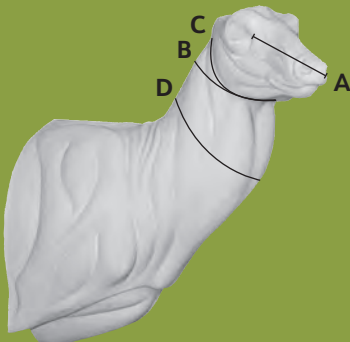

FIRST REAL FULL SHOULDER SERIES

WT1R-011A

WT1R-032A

WT1R-031A

WT1R-051A

WT1R-072A

WT1R-052A

WT1R-092A

- A. Tip of nose to front corner of eye.
- B. Circumference of neck at the atlas.
- C. Circumference of neck at base of jaw or small of neck.
- D. Circumference at mid-neck.

Item #	Turn	A	B	C	D	Eye Size	Price
WT1R-011A	LT	6 3/4 X 18	X 16	X 21 1/2	X 21 1/2	28mm	\$ 92.00
WT1R-021A	LT	6 3/4 X 18 1/2	X 17 1/4	X 21 1/2	X 21 1/2	30mm	\$ 93.00
WT1R-031A	LT	7 X 20	X 18	X 24 1/4	X 24 1/4	30mm	\$ 94.00
WT1R-041A	LT	7 1/4 X 21	X 19	X 24 3/4	X 24 3/4	30mm	\$ 95.00
WT1R-051A	LT	7 1/4 X 21 1/4	X 19 1/2	X 25 3/4	X 25 3/4	32mm	\$ 95.00
WT1R-061A	LT	7 1/2 X 21 3/4	X 20 3/4	X 25 3/4	X 25 3/4	30mm	\$ 96.00
WT1R-071A	LT	7 1/2 X 22 1/2	X 21 3/4	X 27	X 27	32mm	\$ 97.00
WT1R-081A	LT	7 3/4 X 23 1/4	X 22 3/4	X 27 1/4	X 27 1/4	30mm	\$ 98.00
WT1R-091A	LT	8 X 24 1/4	X 23 1/2	X 27 3/4	X 27 3/4	32mm	\$ 99.00
Item #	Turn	A	B	C	D	Eye Size	Price
WT1R-012A	RT	6 3/4 X 18	X 16 1/4	X 21 1/2	X 21 1/2	28mm	\$ 92.00
WT1R-022A	RT	6 1/2 X 18 1/2	X 17	X 21 3/4	X 21 3/4	30mm	\$ 93.00
WT1R-032A	RT	6 3/4 X 19 3/4	X 18 1/4	X 25	X 25	30mm	\$ 94.00
WT1R-042A	RT	7 1/4 X 20 3/4	X 19	X 25 3/4	X 25 3/4	32mm	\$ 95.00
WT1R-052A	RT	7 1/4 X 21 1/4	X 19 3/4	X 26 1/2	X 26 1/2	32mm	\$ 95.00
WT1R-062A	RT	7 1/2 X 22 1/2	X 20 1/2	X 27 1/4	X 27 1/4	30mm	\$ 96.00
WT1R-072A	RT	7 1/2 X 23 1/2	X 22	X 27	X 27	32mm	\$ 98.00
WT1R-082A	RT	7 3/4 X 23 3/4	X 22 3/4	X 27 3/4	X 27 3/4	30mm	\$ 98.00
WT1R-092A	RT	8 X 25	X 23 1/2	X 27 3/4	X 27 3/4	30mm	\$ 99.00