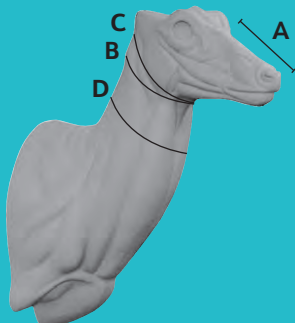

# AXIS DEER UPRIGHT 400 SERIES

AX440

AX442

AX450

AX451

AX452

Item #	Turn	A	B	C	D	Eye Size	Price
AX421	LT	6 1/4 X 16	X 16 1/4 X	20 1/2		28mm	\$ 87.00
AX431	LT	6 3/4 X 16 3/4	X 17 1/4 X	21 1/2		30mm	\$ 88.00
AX441	LT	6 3/4 X 17 1/2	X 17 3/4 X	21 1/4		30mm	\$ 88.00
AX451	LT	6 3/4 X 17 3/4	X 18 X	21 1/2		32mm	\$ 89.00
Item #	Turn	A	B	C	D	Eye Size	Price
AX422	RT	6 1/4 X 16	X 16 1/4 X	20		28mm	\$ 87.00
AX432	RT	6 3/4 X 16 3/4	X 17 1/2 X	21		30mm	\$ 88.00
AX442	RT	6 3/4 X 17 1/4	X 18 X	22		30mm	\$ 89.00
AX452	RT	6 3/4 X 18 1/4	X 19 X	22		32mm	\$ 90.00
Item #	Turn	A	B	C	D	Eye Size	Price
AX410	STR	6 X 15 1/4	X 15 X	19		28mm	\$ 86.00
AX420	STR	6 1/4 X 15 1/2	X 16 X	19 1/2		28mm	\$ 87.00
AX430	STR	6 3/4 X 16 1/2	X 17 X	21 1/4		30mm	\$ 88.00
AX440	STR	6 3/4 X 17 1/2	X 18 1/2 X	21 1/2		30mm	\$ 89.00
AX450	STR	6 3/4 X 18 1/4	X 18 3/4 X	21 1/2		32mm	\$ 89.00

# AXIS DEER 200 SERIES

AX220

AX210

AX222

- A. Tip of nose to front corner of eye.
- B. Circumference of neck at the atlas.
- C. Circumference of neck at base of jaw or small of neck.
- D. Circumference at mid-neck.

Item #	Turn	A	B	C	D	Eye Size	Price
AX210	STR	SU	6 3/4 X 19	X 19 1/2 X	22	32mm	\$ 90.00
AX220	STR	SS	6 3/4 X 18	X 18 1/4 X	22	30mm	\$ 89.00
AX222	RT	FS	6 3/4 X 18 1/4	X 18 X	22 1/4	30mm	\$ 89.00