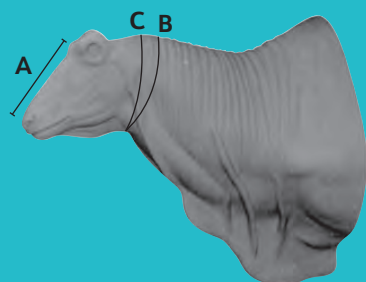

# BUSH BUCK

BUSH2

Item #	Turn	A	B	C	Eye Size	Price
BUSH2	LT	UP	5 ¼ X 14 ¾ X 15		28mm	\$ 71.00
BUSH1	RT	UP	5 X 14 ½ X 14 ½		28mm	\$ 71.00

# CAPE BUFFALO

CPBUF1

Item #	Turn	A	B	C	Eye Size	Price
CPBUF1	LT	FS	11 ¼ X 50 ¾ X 48 ¼		38mm	\$ 300.00

Forms will be cut for Ground Shipping.

# DIK DIK

DIKD1

Item #	Turn	A	B	C	Eye Size	Price
DIKD1	STR	UP	2 ¾ X 5 ½ X 6		20mm	\$ 45.00

DUBU230

Item #	Turn	A	B	C	Eye Size	Price
DUBU230	STR	UP	4 X 9 ½ X 9 ¾		24mm	\$ 46.00

- A. Tip of nose to front corner of eye.
- B. Circumference of neck at the atlas.
- C. Circumference of neck at base of jaw or small of neck.

# ELAND

ELAND1

ELAND2

Item #	Turn	A	B	C	Eye Size	Price
ELAND1	RT	SS	12 X 35 ½ X 35		36mm	\$ 280.00
ELAND2	STR	SS	12 ¼ X 36 X 35 ¾		36mm	\$ 315.00

Forms will be cut for Ground Shipping.