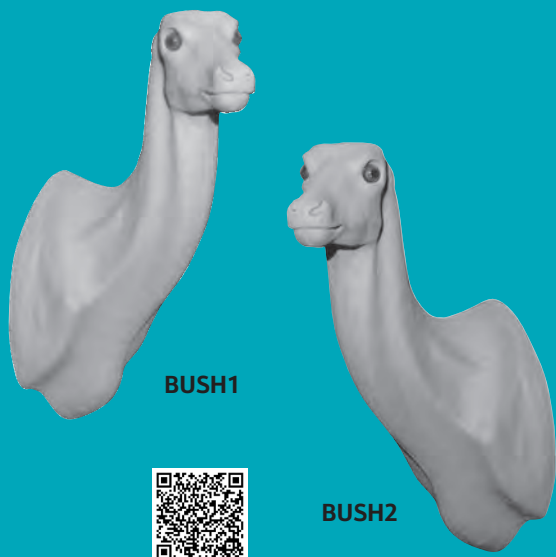

# BUSH BUCK

BUSH2

Item #	Turn	A	B	C	Eye Size	Price
BUSH2	LT	UP	5 ¼ X 14 ¾ X 15		28mm	\$ 71.00
BUSH1	RT	UP	5 X 14 ½ X 14 ½		28mm	\$ 71.00

# CAPE BUFFALO

CPBUF1

Item #	Turn	A	B	C	Eye Size	Price
CPBUF1	LT	FS	11 ¼ X 50 ¾ X 48 ¼		38mm	\$ 300.00

Forms will be cut for Ground Shipping.

# DIK DIK

DIKD1

Item #	Turn	A	B	C	Eye Size	Price
DIKD1	STR	UP	2 ¾ X 5 ½ X 6		20mm	\$ 45.00

DUBU230

Item #	Turn	A	B	C	Eye Size	Price
DUBU230	STR	UP	4 X 9 ½ X 9 ¾		24mm	\$ 46.00

- A. Tip of nose to front corner of eye.
- B. Circumference of neck at the atlas.
- C. Circumference of neck at base of jaw or small of neck.

# ELAND

ELAND1

ELAND2

Item #	Turn	A	B	C	Eye Size	Price
ELAND1	RT	SS	12 X 35 ½ X 35		36mm	\$ 280.00
ELAND2	STR	SS	12 ¼ X 36 X 35 ¾		36mm	\$ 315.00

Forms will be cut for Ground Shipping.