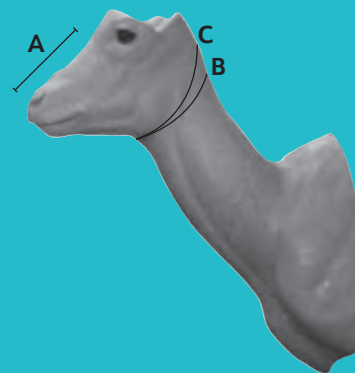

GAZELLE

GRANT'S GAZELLE
GAZGR1

GRANT'S GAZELLE
GAZGR2

THOMSON'S GAZELLE
GAZTH1

GRANT'S GAZELLE							
Item #	Turn		A	B	C	Eye Size	Price
GAZGR2	LT	UP	6 ¾ X	18 ¾ X	18 ½	32mm	\$ 80.00
GAZGR1	RT	UP	6 X	18 ¾ X	18 ¾	32mm	\$ 80.00
THOMSON'S GAZELLE							
Item #	Turn		A	B	C	Eye Size	Price
GAZTH1	RT	UP	4 ½ X	12 X	12 ¼	28mm	\$ 65.00

GEMSBOK

GEMS1

- A. Tip of nose to front corner of eye.
- B. Circumference of neck at the atlas.
- C. Circumference of neck at base of jaw or small of neck.

Item #	Turn		A	B	C	Eye Size	Price
GEMS1	RT	SS	11 ½ X	26 ¼ X	26 ¼	34mm	\$ 134.00

GOAT, IBEX

IBEX30

IBEX31

IBEX32

Item #	Turn		A	B	C	Eye Size	Price
IBEX31	LT		6 ½ X	16 ¾ X	17	28mm	\$ 94.00
IBEX32	RT		6 ½ X	16 ¼ X	16 ½	28mm	\$ 94.00
IBEX30	STR		6 ½ X	16 ¼ X	17	28mm	\$ 94.00