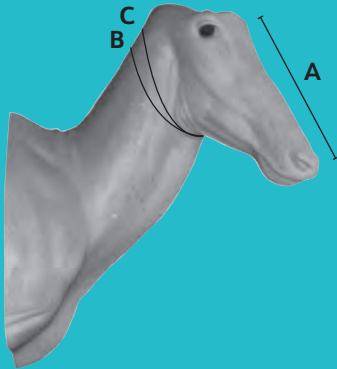

HARTEBEEST

- A. Tip of nose to front corner of eye.
- B. Circumference of neck at the atlas.
- C. Circumference of neck at base of jaw or small of neck.

HART142

Item #	Turn	A	B	C	Eye Size	Price
HART142	RT	UP	12 ½ X	24 ½ X	25	34mm \$134.00

IMPALA

IMP002

IMP142

IMP001

Item #	Turn	A	B	C	Eye Size	Price
IMP142	RT	UP	6 ¾ X	18 ¼ X	18 ¼	32mm \$79.00
IMP002	LT	SU	6 ¾ X	17 X	18	32mm \$79.00
IMP001	RT	SU	7 X	17 ¼ X	17 ¼	32mm \$79.00

KUDU

GREATER KUDU
KUDUGR2