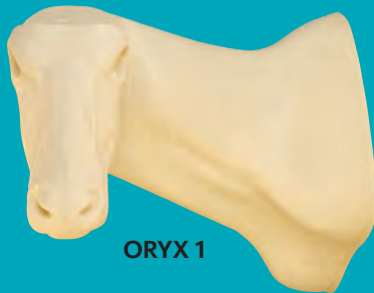

NYALA, BUSH
NYBU1

NYALA, MOUNTAIN
NYMT1

BUSH NYALA							
Item #	Turn		A	B	C	Eye Size	Price
NYBU1	RT	SU	7 X	20 ¾ X	21	32mm	\$ 82.00
MOUNTAIN NYALA							
Item #	Turn		A	B	C	Eye Size	Price
NYMT1	LT	SU	9 ½ X	25 ¼ X	24 ¾	36mm	\$ 129.00

ORIBI

Item #	Turn		A	B	C	Eye Size	Price
ORB1	SL LT	UP	3 ¾ X	8 ¼ X	8 ½	28mm	\$ 48.00

ORYX

Item #	Turn		A	B	C	Eye Size	Price
ORYX1	LT 80*	SS	9 X	21 ½ X	21 ½	34mm	\$ 120.00
ORYX2	RT 80*	SS	9 X	21 ½ X	21 ½	34mm	\$ 120.00

NEW

ORYX 1

ORB1

- A. Tip of nose to front corner of eye.
- B. Circumference of neck at the atlas.
- C. Circumference of neck at base of jaw or small of neck.

REEDBUCK, COMMON

REEC1

Item #	Turn		A	B	C	Eye Size	Price
REEC1	LT	UP	6 ¼ X	17 X	17 ½	32mm	\$ 76.00