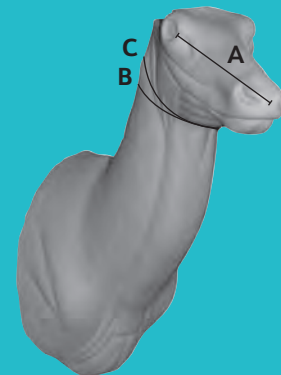

# RED DEER

RED571

RED572

RED740

Item #	Turn		A	B	C	Eye Size	Price
RED572	RT	UP	10 ½ X 26	X 26 ¼		32mm	\$ 153.00
RED571	LT	SU	10 ½ X 26	X 26		32mm	\$ 153.00
RED740	STR	SS	9 ½ X 20 ¾	X 20 ¾		30mm	\$ 142.00

# SABLE ANTELOPE

SAB1

SAB2

- A. Tip of nose to front corner of eye.
- B. Circumference of neck at the atlas.
- C. Circumference of neck at base of jaw or small of neck.

Item #	Turn		A	B	C	Eye Size	Price
SAB2	LT	UP	11 X 26 ¾	X 27		36mm	\$ 135.00
SAB1	RT	SU	11 X 29 ¼	X 29		36mm	\$ 145.00