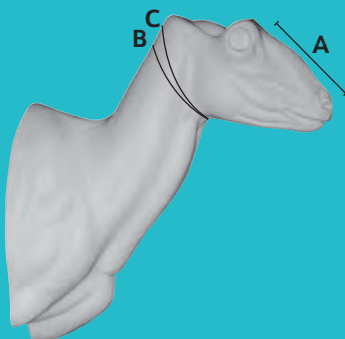

SHEEP, MOUFLON / CORSICAN UPRIGHT 700 SERIES

MS730

MS731

MS740

MS750

MS742

Item #	Turn	A	B	C	Eye Size	Price
MS721	LT	5 1/2	X 13	X 13	28mm	\$ 79.00
MS731	LT	6	X 14 1/4	X 14 1/4	28mm	\$ 80.00
MS751	LT	6	X 15 1/2	X 15 1/4	30mm	\$ 81.00
MS741	LT	6	X 15 1/4	X 15 1/2	30mm	\$ 81.00
Item #	Turn	A	B	C	Eye Size	Price
MS722	RT	5 1/2	X 13	X 13 1/4	28mm	\$ 79.00
MS732	RT	6	X 14	X 14	28mm	\$ 80.00
MS742	RT	6 1/4	X 14 3/4	X 15	30mm	\$ 81.00
MS752	RT	6 1/4	X 15 3/4	X 16	30mm	\$ 82.00
Item #	Turn	A	B	C	Eye Size	Price
MS720	STR	5 1/2	X 12 1/2	X 12 3/4	28mm	\$ 78.00
MS730	STR	5 3/4	X 14	X 14	28mm	\$ 80.00
MS740	STR	6 1/4	X 14 1/2	X 15	30mm	\$ 81.00
MS750	STR	6 1/4	X 15 3/4	X 16	30mm	\$ 82.00

SHEEP, MOUFLON / CORSICAN 500 SERIES

- A. Tip of nose to front corner of eye.
- B. Circumference of neck at the atlas.
- C. Circumference of neck at base of jaw or small of neck.

MS551

MS552

MS532

Item #	Turn	A	B	C	Eye Size	Price
MS551	LT 90*	UP	5 1/2	X 13 1/2	X 13 1/2	28mm \$ 79.00
MS552	RT 90*	UP	6 1/4	X 16 1/2	X 16 3/4	30mm \$ 82.00
MS532	RT	FS	6 1/4	X 16	X 16	30mm \$ 82.00