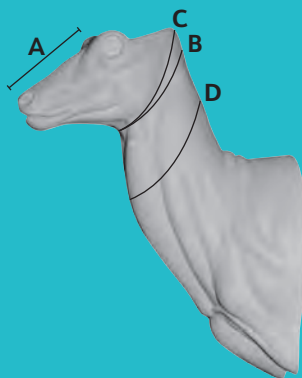

SIKA DEER UPRIGHT 600 SERIES

SIK630

SIK631

SIK650

Item #	Turn	A	B	C	D	Eye Size	Price
SIK631	LT	6 1/2 X	17 X	16 1/2 X	20	28mm	\$ 87.00
SIK641	LT	6 1/2 X	17 1/2 X	17 X	20 1/2	28mm	\$ 88.00
SIK651	LT	6 1/2 X	19 1/4 X	17 3/4 X	23	30mm	\$ 88.00
SIK661	LT	6 3/4 X	18 1/2 X	18 3/4 X	22 1/2	30mm	\$ 89.00
Item #	Turn	A	B	C	D	Eye Size	Price
SIK632	RT	6 1/2 X	16 1/4 X	15 3/4 X	20	28mm	\$ 86.00
SIK642	RT	6 1/2 X	17 1/4 X	16 3/4 X	20 1/4	28mm	\$ 87.00
SIK652	RT	6 1/2 X	17 1/4 X	17 1/4 X	23	30mm	\$ 88.00
SIK662	RT	6 3/4 X	18 1/2 X	19 X	22 1/4	30mm	\$ 90.00
Item #	Turn	A	B	C	D	Eye Size	Price
SIK620	STR	6 X	15 1/4 X	14 3/4 X	19 1/4	28mm	\$ 85.00
SIK630	STR	6 1/2 X	16 1/2 X	16 1/4 X	20 1/4	28mm	\$ 87.00
SIK640	STR	6 1/2 X	17 1/2 X	16 3/4 X	20 1/4	28mm	\$ 87.00
SIK650	STR	6 1/2 X	18 1/4 X	17 3/4 X	23	30mm	\$ 88.00
SIK660	STR	6 3/4 X	18 X	18 1/2 X	21 3/4	30mm	\$ 89.00

SIKA DEER YEARLING

FAS101

SIKA DEER FIRST REAL FULL SHOULDER

Item #	Turn	A	B	C	D	Eye Size	Price
SIK1R-970	STR UP	6 3/4 X	18 1/2 X	19 X	22	30mm	\$ 95.00

SIK1R-970

Item #	Turn	A	B	C	D	Eye Size	Price
FAS101	LT SS	5 X	13 X	12 3/4 X	15 1/4	24mm	\$ 80.00

SIKA DEER AGGRESSIVE

Item #	Turn	A	B	C	D	Eye Size	Price
SIK530	STR	6 3/4 X	18 X	18 X	23 1/2	30mm	\$ 89.00

SIK530

- A. Tip of nose to front corner of eye.
- B. Circumference of neck at the atlas.
- C. Circumference of neck at base of jaw or small of neck.
- D. Circumference at mid-neck.

SIKA DEER PEDESTAL

SIK1P-2067

Item #	Turn	A	B	C	D	Eye Size	Price
SIK1P-2067	LT 85*	6 3/4 X	18 3/4 X	18 1/2 X	22 3/4	30mm	\$ 94.00