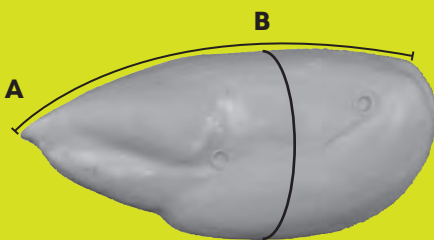

Item #	Bird	Girth	Length	Eye Size	Eye Color	Price
B4025	Turkey	16 ½ X	8 ½	12mm	Brown	\$ 19.50
B4026	Turkey	23 ¾ X	12 ¾	12mm	Brown	\$ 25.00
B4028	Turkey	24 ¾ X	12	12mm	Brown	\$ 26.00
B4027	Turkey	25 ¼ X	12 ¾	12mm	Brown	\$ 26.00

Item #	Bird	Girth	Length	Eye Size	Eye Color	Price
B4021	Turkey Sm	24 ½ X	12 ½	12mm	Brown	\$ 26.00
B4022	Turkey Md	25 ¾ X	12 ¾	12mm	Brown	\$ 27.00
B4023	Turkey Md-Lg	27 X	13 ½	12mm	Brown	\$ 27.00
B4024	Turkey Lg	29 ¼ X	14	12mm	Brown	\$ 28.00

B4022

Measurement of BIRD Form

A. Base of neck to base of tail over the back.
B. Circumference around the largest part of breast.

STRUTTING TURKEYS

Item #	Bird	Girth	Length	Eye Size	Eye Color	Price
B4029	Turkey Sm (14-15#)	25 ½ X	10 ¾	12mm	Brown	\$ 27.00
B4030	Turkey Md (16-18#)	27 X	12	12mm	Brown	\$ 27.00
B4031	Turkey Md-Lg (19-21#)	27 ½ X	12 ¾	12mm	Brown	\$ 28.00
B4032	Turkey Lg (22-24#)	31 X	13 ½	12mm	Brown	\$ 29.00

TKY203
MEDIUM TURKEY
\$ 20.00

TKY202
LARGE TURKEY
\$ 21.00

TKBUN
8" TOP TO BOTTOM
9" WIDE
\$ 16.00

FLEXIBLE FOAM NECK & TAIL MATERIAL

Item No	Size	Length	Price
88-NM14	¼"	5 feet	\$ 2.50
88-NM38	⅜"	5 feet	\$ 3.00
88-NM12	½"	5 feet	\$ 3.50
88-NM58	⅝"	5 feet	\$ 4.00
88-NM34	¾"	5 feet	\$ 4.50
88-NM10	1"	5 feet	\$ 5.00
88-NM114	1¼"	5 feet	\$ 5.50
88-NM112	1½"	3 feet	\$ 3.75
88-NM200	2"	3 feet	\$ 4.50