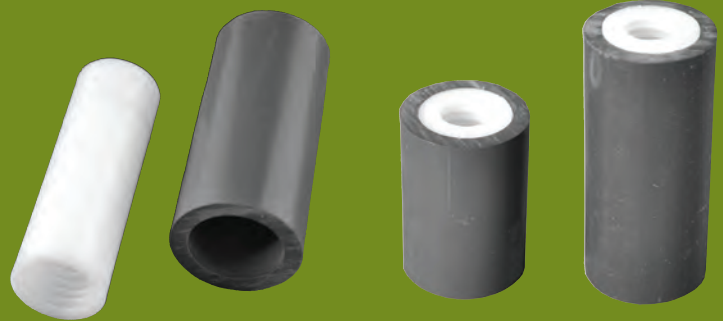

BASES

SWIVEL CASTERS

These light duty swivel casters work great on lifesize displays.

- *Pressed steel double ball bearings ensure long service life.
- *High quality solid rubber tire bonded to a polypropylene core
- *Bushing mounted
- *Zinc plated steel yoke and plate
- *60lb load rating for each 1 5/8" caster
- *75lb load rating for each 2" caster

99-CAST10	1 5/8"	EACH	\$ 4.00
99-CAST20	2"	EACH	\$ 6.00
99-CAST14	1 5/8"	SET OF 4	\$ 12.00
99-CAST24	2"	SET OF 4	\$ 20.00

PLUG IN BASE ATTACHMENTS

Use these plug in base attachments to make your lifesize mounts removable from their base.

Insert black outer piece into your base, thread the inner white piece onto your mounts threaded rod, then slip the white piece back into the black piece on the base. If your form has wire instead of threaded rod, simply bond the wire into the white piece. **NOT SOLD IN SETS**

NO WOOD IN BASE

ALLIGATOR HEAD BASE

BASE-ALG
L 30" X W 12"
\$ 40.00

The **IT FLOATS!**
GATOR