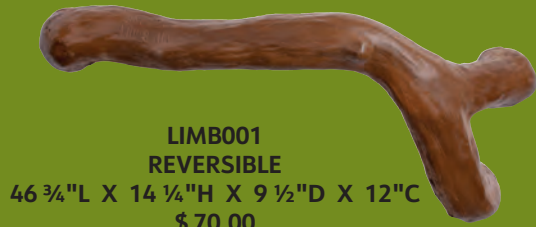

# BASES, LIMBS

**LIMB001  
REVERSIBLE**  
46 3/4" L X 14 1/4" H X 9 1/2" D X 12" C  
\$ 70.00

LIMB001 WITH BC3-059

32 1/2" C

**CCLIMB2236W**  
42 1/2" L X 17 1/2" W  
\$ 135.00

BASE325 WITH BC3-341B

BASE325 WITH BC3-363A

**BASE325**  
56 1/2" L X 9" W X 35 1/2" H  
\$ 113.00

LIMB002 WITH BC3-324C

**LIMB002  
REVERSIBLE**  
30 1/2" L X 13" W X 24" H  
\$ 113.00

26 3/4"

26 1/2"

26 1/2"

**TURKEY ROOST  
REAL CEDAR  
BASE-RST**  
\$ 40.00

LIMB004 WITH BR3-113A

31"

28"W

BACKSIDE OF LOG IS FLAT  
FOR HANGING ON WALL

**LIMB004**  
67 1/2" L X 12" D  
\$ 289.00

LIMB003 WITH BR3-066

**LIMB003**  
62 1/2" L X 17" D X 31 1/2" H X 19" C  
\$ 161.00

✚ This limb made in multiple pieces.