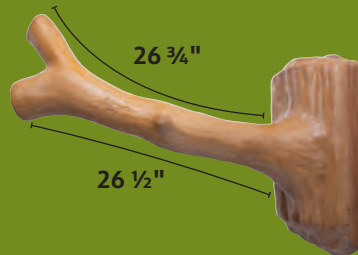

# BASES, LIMBS

**LIMB001  
REVERSIBLE**  
46 3/4" L X 14 1/4" H X 9 1/2" D X 12" C  
\$ 70.00

LIMB001 WITH BC3-059

32 1/2" C

**CCLIMB2236W**  
42 1/2" L X 17 1/2" W  
\$ 135.00

BASE325 WITH BC3-341B

BASE325 WITH BC3-363A

**BASE325**  
56 1/2" L X 9" W X 35 1/2" H  
\$ 113.00

LIMB002 WITH BC3-324C

**LIMB002  
REVERSIBLE**  
30 1/2" L X 13" W X 24" H  
\$ 113.00

26 3/4"

26 1/2"

26 1/2"

**TURKEY ROOST  
REAL CEDAR  
BASE-RST**  
\$ 40.00