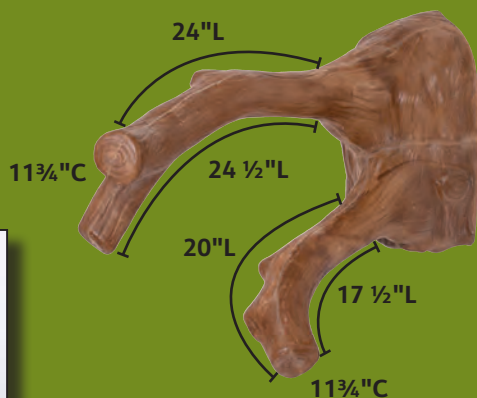

BASES, CORNER COLLECTION

CCLIMB2235 WITH BC3-323B AND BC3-324B

CCLIMB2234 WITH RAC3-123A

CCLIMB2235 REVERSIBLE
20"H X 38"D
\$ 115.00

CCLIMB2234
36 1/2"L X 21 1/2"D X 12 1/4"H X 7 3/4"C
\$ 64.00

CCLIMB2236C REVERSIBLE
41"L X 19"H X 41"C
\$ 168.00

CCLIMB2236 WITH MTL3-21A

CCLIMB2236 REVERSIBLE
81"L X 19"H
\$ 303.00

✚ This limb made in multiple pieces.

CCLIMB2236 WITH BC3-343A

BASES, CORNER COLLECTION

BASE327
REVERSIBLE
 34 1/2"L X 20 1/2"D X 14"H
 \$ 153.00

22 1/2"W

22 1/2"W

BASE327 WITH BC3-343A
REVERSED

31"L

CCBASE2232
 5 3/4"H X 20"D
 \$ 117.00

BASE327 WITH BC3-050

CCBASE2232 WITH BC3-320A

CCBASE2233 WITH CY3-119A

BASE328
REVERSIBLE
 28 1/2"L X 20 1/2"D X 13 1/2"H
 \$ 131.00

CCBASE2233
REVERSIBLE
 36 1/2"L X 28 1/2"W X 30"D
 5 1/2"H (FRONT) AND 9"H (BACK)
 \$ 128.00

CCBASE2233 WITH CY3-119A

BASE328 WITH BC3-288
REVERSED