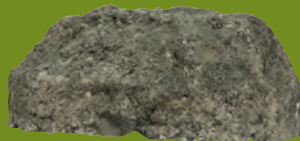

ROCKS

Made from highly durable polyurethane. Extremely light weight.
Will need to be sealed. *COLORS MAY VARY*

RK-RR2
11" X 8" X 3"H
\$ 27.50

RK-RM1
8" X 7" X 5"H
\$ 26.00

RK-RR1
9 1/2" X 5" X 4 3/4"H
\$ 24.00

RK-RM3
9 3/4" X 7 3/8" X 4"H
\$ 30.50

PLYWOOD INSTALLED
INSIDE

RK-RM2
24" X 20" X 10"H
\$ 76.00

~~RK-RM12
6 1/2" X 4 1/2" X 5"H
\$ 24.00~~

RK-RM6
11" X 9" X 6 1/4"H
\$ 32.00

RK-RM4
10 1/4" X 7 3/4" X 4 1/2"H
\$ 30.50