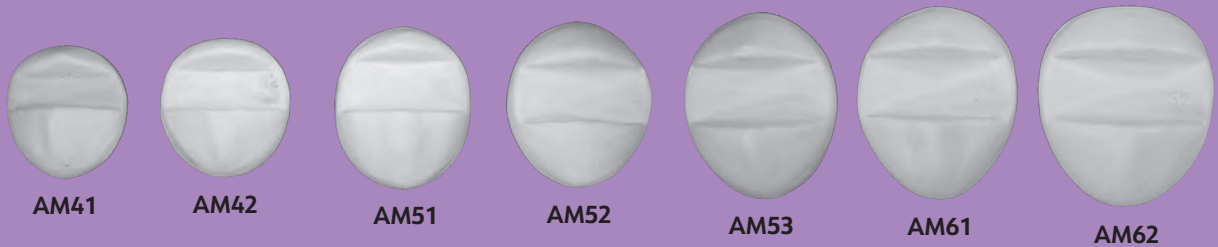

ANTLER MOUNTS

Item #	H		W	Price
AM41	4	X	3 3/4	\$ 11.00
AM42	4 1/4	X	4	\$ 11.50
AM51	5	X	4 1/4	\$ 12.00
AM52	5 1/4	X	4 1/2	\$ 12.50
AM53	5 3/4	X	4 3/4	\$ 13.00
AM61	6	X	5	\$ 13.25
AM62	6 1/4	X	5 1/2	\$ 13.75
AM71	7 1/4	X	5 1/2	\$ 14.00
AM81	8 1/4	X	5 3/4	\$ 14.25
AM91	9 1/4	X	6 3/4	\$ 15.25
AM99	11 1/2	X	8	\$ 16.25

ANTLER MOUNT KIT

Item #	Finish	Size	Price
AMK-O	OAK	9 X 12	\$ 58.00
AMK-O5	OAK W/LASER	9 X 12	\$ 65.00
AMK-W	WALNUT	9 X 12	\$ 58.00
AMK-W5	WALNUT W/LASER	9 X 12	\$ 65.00

Complete kit contains:

A solid walnut or oak 9" x 12" plain panel or laser engraved with art style #5 (Whitetail), Antler Mount (A2-4 3/8" x 6 1/4"), 9 x 12 tan felt covering, gold finishing rope, paper mache', hardware and instructions. This panel also comes with a hanger groove in the back so that it hangs flat on a wall, and comes pre-drilled.

ANTELOPE, DEER, ELK, CARIBOU

Item #	H		W	Price
AM22	5	X	4 1/2	\$ 12.00
AM24	5 3/4	X	4 3/4	\$ 12.50
AM23	6	X	5	\$ 13.25
AM25	6 1/4	X	5 1/2	\$ 13.75
AM26	8 1/4	X	5 3/4	\$ 14.25
AM27	9 1/4	X	6 3/4	\$ 15.25
AM28	11 1/2	X	8	\$ 16.25