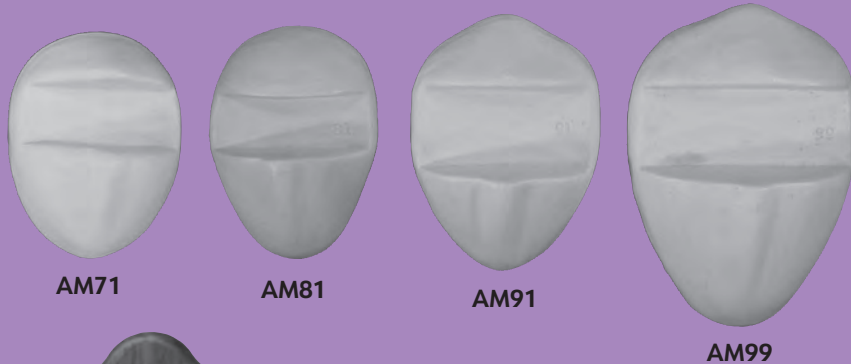

ANTLER MOUNTS

Item #	H		W	Price
AM41	4	X	3 3/4	\$ 11.00
AM42	4 1/4	X	4	\$ 11.50
AM51	5	X	4 1/4	\$ 12.00
AM52	5 1/4	X	4 1/2	\$ 12.50
AM53	5 3/4	X	4 3/4	\$ 13.00
AM61	6	X	5	\$ 13.25
AM62	6 1/4	X	5 1/2	\$ 13.75
AM71	7 1/4	X	5 1/2	\$ 14.00
AM81	8 1/4	X	5 3/4	\$ 14.25
AM91	9 1/4	X	6 3/4	\$ 15.25
AM99	11 1/2	X	8	\$ 16.25

ANTLER MOUNT KIT

Item #	Finish	Size	Price
AMK-O	OAK	9 X 12	\$ 58.00
AMK-O5	OAK W/LASER	9 X 12	\$ 65.00
AMK-W	WALNUT	9 X 12	\$ 58.00
AMK-W5	WALNUT W/LASER	9 X 12	\$ 65.00

Complete kit contains:

A solid walnut or oak 9" x 12" plain panel or laser engraved with art style #5 (Whitetail), Antler Mount (A2-4 3/8" x 6 1/4"), 9 x 12 tan felt covering, gold finishing rope, paper mache', hardware and instructions. This panel also comes with a hanger groove in the back so that it hangs flat on a wall, and comes pre-drilled.

ANTELOPE, DEER, ELK, CARIBOU

Item #	H		W	Price
AM22	5	X	4 1/2	\$ 12.00
AM24	5 3/4	X	4 3/4	\$ 12.50
AM23	6	X	5	\$ 13.25
AM25	6 1/4	X	5 1/2	\$ 13.75
AM26	8 1/4	X	5 3/4	\$ 14.25
AM27	9 1/4	X	6 3/4	\$ 15.25
AM28	11 1/2	X	8	\$ 16.25