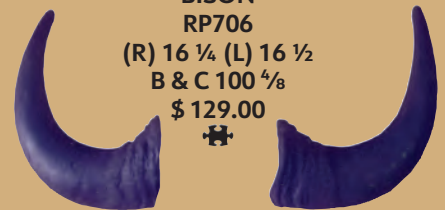

ELK  
RP503  
6 X 6  
SCORE 301  
42 INSIDE SPREAD  
\$ 345.00  
✚

ELK  
RP504  
6 X 6  
SCORE 281  
40 INSIDE SPREAD  
\$ 325.00  
✚

✚ Antlers made in two pieces.

✚ Will be cut for Ground Shipping.

# ANTLERS & HORNS UNSTAINED

ANTELOPE  
RP201  
15"  
12 1/2 SPREAD  
\$ 110.00

ANTELOPE  
RP202  
14 1/4"  
\$ 95.00

JACKALOPE  
RP002  
8 PT  
6 SPREAD  
\$ 55.00

NILGAI  
RP701  
(R) 8 (L) 8  
\$ 99.00

BISON  
RP706  
(R) 16 1/4 (L) 16 1/2  
B & C 100 3/8  
\$ 129.00

ANTELOPE  
RP210  
18"  
B & C 80  
\$ 110.00

AXIS DEER  
RP101  
25 1/2 SPREAD  
3 X 3  
R.O.E. 112 6/8  
\$ 189.00

MT. GOAT  
RP901  
B&C 53 3/8  
KILLED IN BRITISH  
COLUMBIA 1992.  
ONE OF THE FINEST  
GOATS EVER KILLED.  
\$ 99.00

SIKA DEER  
RP801  
R.O.E. 98 1/8  
\$ 179.00

BLACKBUCK  
RP401  
(R) 18 3/4 (L) 18 3/4  
R.O.E. 51 1/2  
\$ 149.00

IMPALA  
RP203P  
(R) 17 1/2 (L) 18  
\$ 89.00

KUDU  
RP205P  
(R) 40 (L) 40  
\$ 179.00