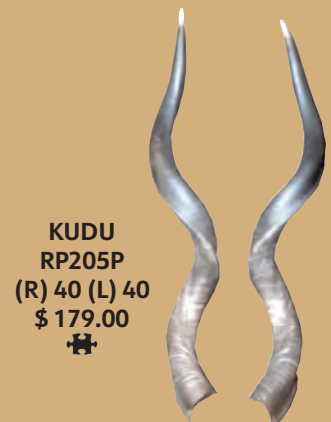

ELK  
RP503  
6 X 6  
SCORE 301  
42 INSIDE SPREAD  
\$ 345.00  
✚

ELK  
RP504  
6 X 6  
SCORE 281  
40 INSIDE SPREAD  
\$ 325.00  
✚

✚ Antlers made in two pieces.

✚ Will be cut for Ground Shipping.

# ANTLERS & HORNS UNSTAINED

ANTELOPE  
RP201  
15"  
12 1/2 SPREAD  
\$ 110.00

ANTELOPE  
RP202  
14 1/4"  
\$ 95.00

JACKALOPE  
RP002  
8 PT  
6 SPREAD  
\$ 55.00

NILGAI  
RP701  
(R) 8 (L) 8  
\$ 99.00

BISON  
RP706  
(R) 16 1/4 (L) 16 1/2  
B & C 100 3/8  
\$ 129.00

ANTELOPE  
RP210  
18"  
B & C 80  
\$ 110.00

AXIS DEER  
RP101  
25 1/2 SPREAD  
3 X 3  
R.O.E. 112 6/8  
\$ 189.00

MT. GOAT  
RP901  
B&C 53 3/8  
KILLED IN BRITISH  
COLUMBIA 1992.  
ONE OF THE FINEST  
GOATS EVER KILLED.  
\$ 99.00

SIKA DEER  
RP801  
R.O.E. 98 1/8  
\$ 179.00

BLACKBUCK  
RP401  
(R) 18 3/4 (L) 18 3/4  
R.O.E. 51 1/2  
\$ 149.00

IMPALA  
RP203P  
(R) 17 1/2 (L) 18  
\$ 89.00

KUDU  
RP205P  
(R) 40 (L) 40  
\$ 179.00