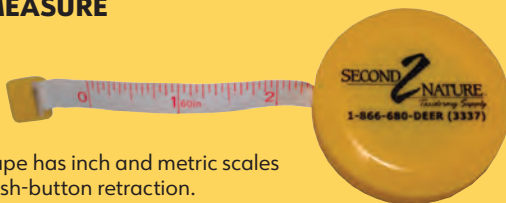

96-WRIST                      \$ 5.00

PINS

**QUANTITY DISCOUNT**

\$500 & up - 5% Off  
\$1000 & up - 10% Off

**DIGITAL CALIPERS**

- Measuring Range: 6" & 150mm
- Wide LED Screen Display
- Units: Inches & mm
- 3-Way Measurement: External, Internal, Depth
- Auto On & Off
- Requires 1 AG13 Battery (Included)
- Extra Battery Included
- Plastic Storage Case

96-CALD6 \$ 20.00

**BRASS CALIPERS**

- Brass Calipers
- Length: 4"
- Units: Inches & mm

96-CALM4 \$ 8.00

**CALIPERS**

96-CAL06	6"	\$ 10.00
96-CAL08	8"	\$ 13.50
96-CAL10	10"	\$ 13.50
96-CAL12	12"	\$ 16.00

**TAPE MEASURE**

Vinyl 5' tape has inch and metric scales with a push-button retraction.

96-TAPE \$ 3.00

**UPHOLSTERY REGULATOR**

Works great for moving & adjusting the hide on the form. Plastic handle for easier grip.

96-UR210 10" \$ 13.50